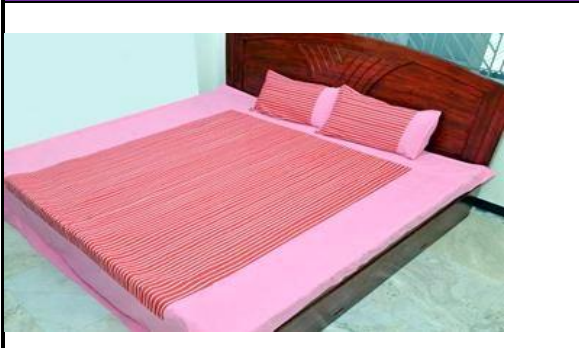

BED SPREADS AND PILLOW COVERS - MN 62