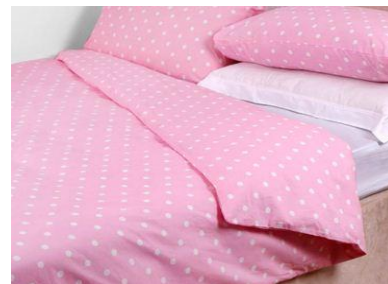

COMFORTER DUVETS POLKA DOT PRINTS